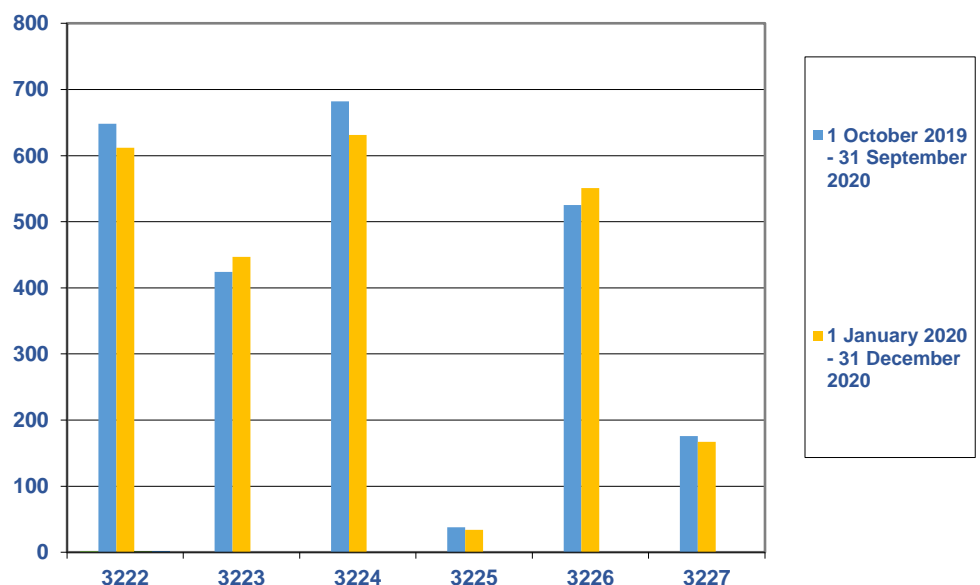

Crime Statistics - Bellarine

1 October 2020 – 31 December 2020

Statistics include postcodes: 3222, 3223, 3224, 3225, 3226, 3227

Criminal offences in the Bellarine have decreased by:

2%

(Compared to the previous quarter)

Offence count by postcode

3222 - Drysdale, Clifton Springs, Curlewis, Mannerim, Marcus Hill, Wallington; 3223 - Bellarine, Indented Head, Portarlington, St Leonard's; 3224—Leopold, Moolap; 3225 - Queenscliffe, Point Lonsdale, Swan Bay; 3226 - Ocean Grove; 3227 - Barwon Heads, Breamlea, Connewarre