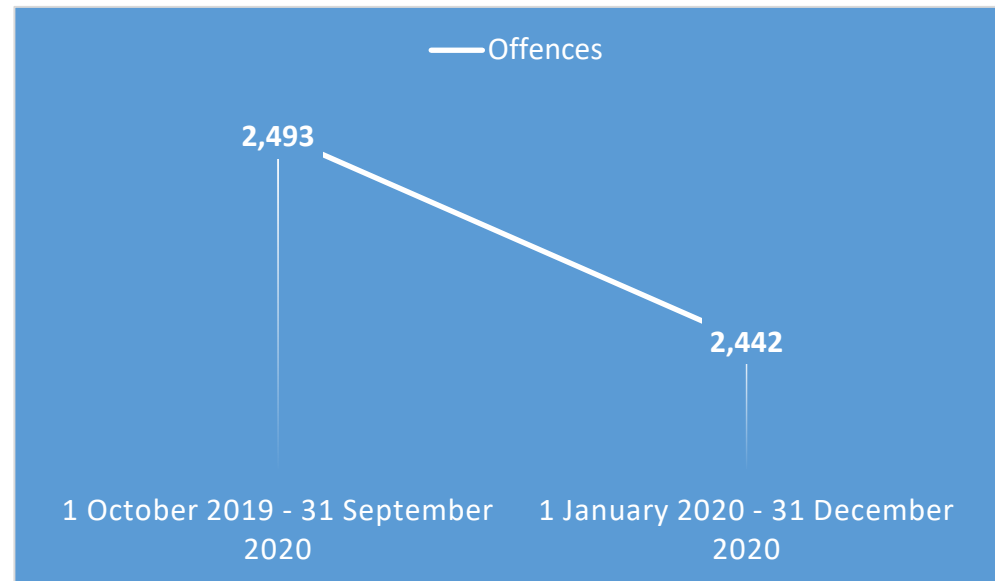

Crime Statistics - Bellarine

1 October 2020 – 31 December 2020

Statistics include postcodes: 3222, 3223, 3224, 3225, 3226, 3227

Criminal offences in the Bellarine have decreased by:

2%

(Compared to the previous quarter)

Offence count by postcode

3222 - Drysdale, Clifton Springs, Curlewis, Mannerim, Marcus Hill, Wallington; 3223 - Bellarine, Indented Head, Portarlington, St Leonard's; 3224—Leopold, Moolap; 3225 - Queenscliffe, Point Lonsdale, Swan Bay; 3226 - Ocean Grove; 3227 - Barwon Heads, Breamlea, Connewarre