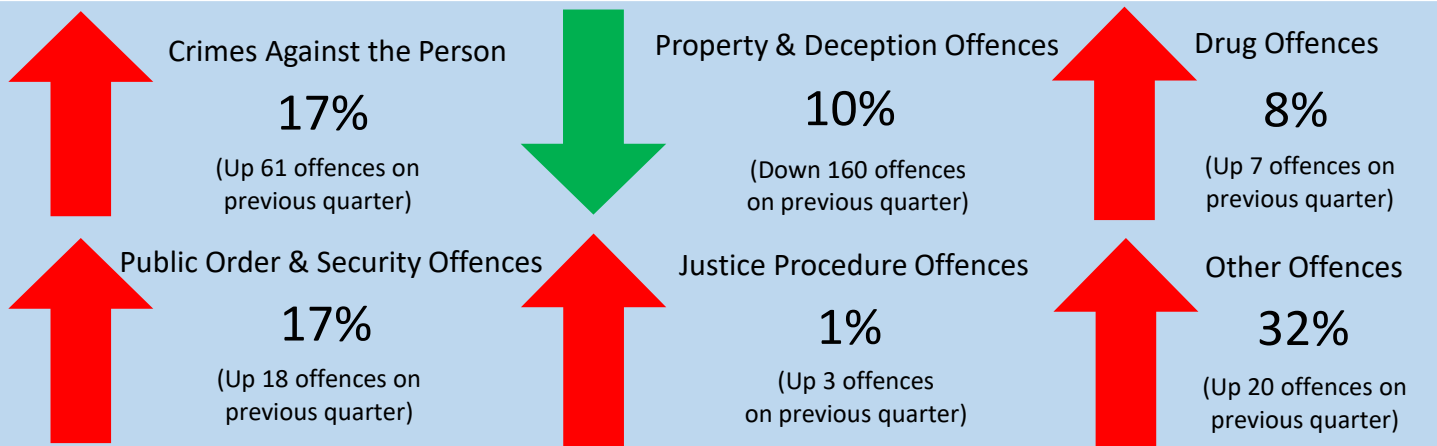

Crime Statistics - Bellarine

1 October 2020 – 31 December 2020

Statistics include postcodes: 3222, 3223, 3224, 3225, 3226, 3227

Criminal offences in the Bellarine have decreased by:

2%

(Compared to the previous quarter)

Offence count by postcode

3222 - Drysdale, Clifton Springs, Curlewis, Mannerim, Marcus Hill, Wallington; 3223 - Bellarine, Indented Head, Portarlington, St Leonard's; 3224—Leopold, Moolap; 3225 - Queenscliffe, Point Lonsdale, Swan Bay; 3226 - Ocean Grove; 3227 - Barwon Heads, Breamlea, Connewarre